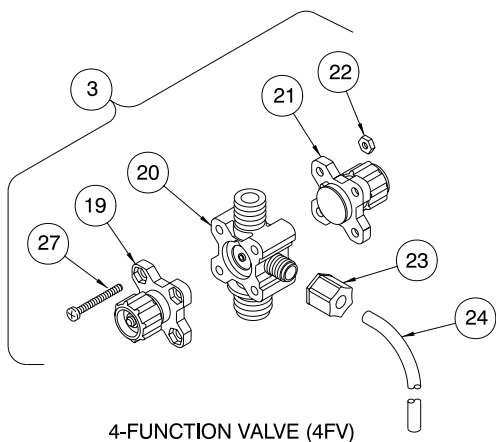

www.furrowpump.com

Liquid End **Sheet**

LE - 390 Series / 0.9 (NPT Pipe)

Washer on Top
Install 3-piece cartridge
valve as shown in
direction of flow arrow