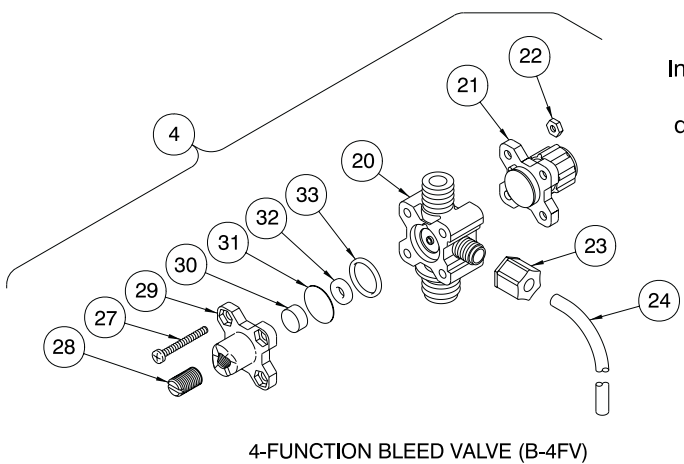

www.furrowpump.com

Liquid End **Sheet**

LE - 390 Series / 0.9 (NPT Pipe)

Washer on Top
Install 3-piece cartridge
valve as shown in
direction of flow arrow