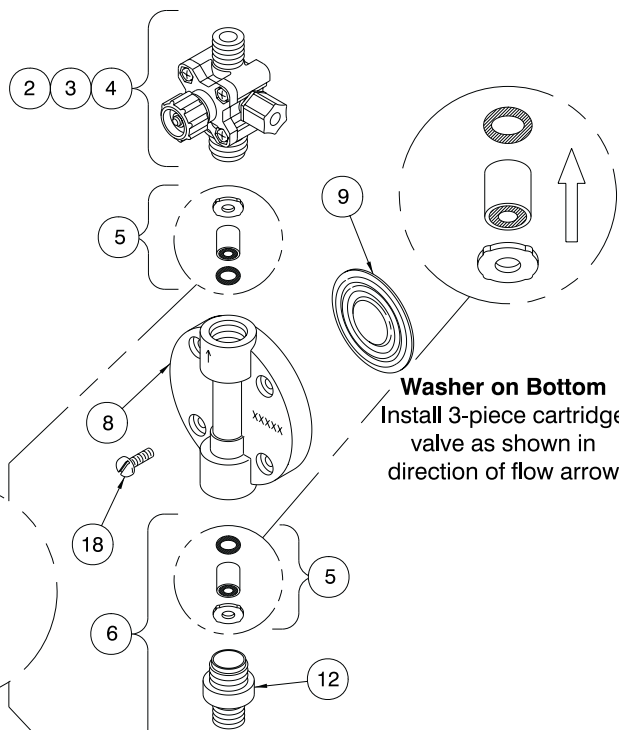

www.furrowpump.com

Liquid End **Sheet**

LE - 390 Series / 0.9 (NPT Pipe)

Washer on Top
Install 3-piece cartridge
valve as shown in
direction of flow arrow