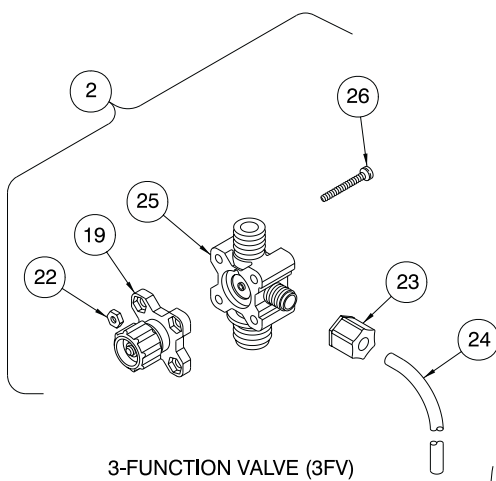

www.furrowpump.com

Liquid End **Sheet**

LE - 390 Series / 0.9 (NPT Pipe)

Washer on Top
Install 3-piece cartridge
valve as shown in
direction of flow arrow