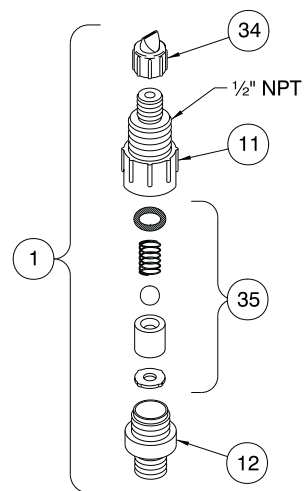

www.furrowpump.com

Liquid End **Sheet**

LE - 390 Series / 0.9 (NPT Pipe)

Washer on Top
Install 3-piece cartridge
valve as shown in
direction of flow arrow