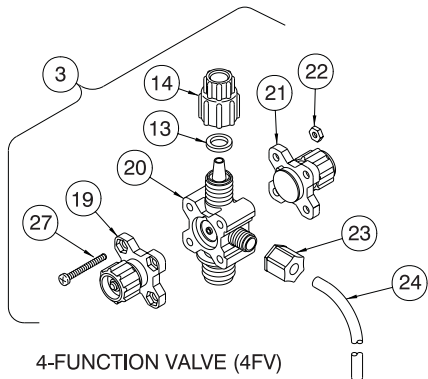

www.furrowpump.com

Liquid End **Sheet**

LE - 390 Series / 0.9 (IN²)

Washer on Bottom
Install 3-piece cartridge valve as shown in direction of flow arrow