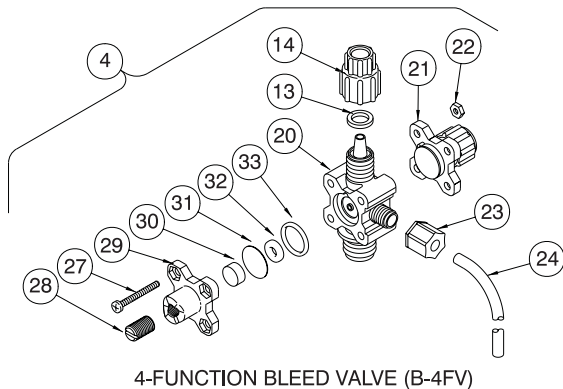

www.furrowpump.com

Liquid End **Sheet**

LE - 390 Series / 0.9 (IN²)

Washer on Bottom
Install 3-piece cartridge valve as shown in direction of flow arrow