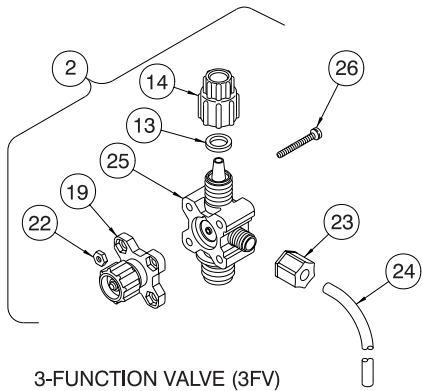

www.furrowpump.com

Liquid End **Sheet**

LE - 390 Series / 0.9 (IN²)

Washer on Bottom
Install 3-piece cartridge valve as shown in direction of flow arrow