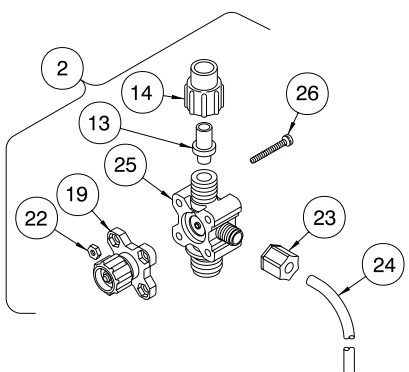

www.furrowpump.com

Liquid End **Sheet**

LE - 350 Series / 0.5 (IN²)

4-FUNCTION VALVE (4FV)

3-FUNCTION VALVE (3FV)

4-FUNCTION BLEED VALVE (B-4FV)

Washer on Bottom
Install 3-piece cartridge valve as shown in direction of flow arrow

Washer on Top
Install 3-piece cartridge valve as shown in direction of flow arrow