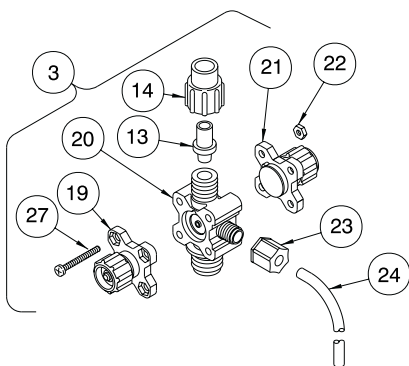

www.furrowpump.com

Liquid End **Sheet**

LE - 350 Series / 0.5 (IN²)

4-FUNCTION VALVE (4FV)

3-FUNCTION VALVE (3FV)

4-FUNCTION BLEED VALVE (B-4FV)

Washer on Bottom
Install 3-piece cartridge valve as shown in direction of flow arrow

Washer on Top
Install 3-piece cartridge valve as shown in direction of flow arrow