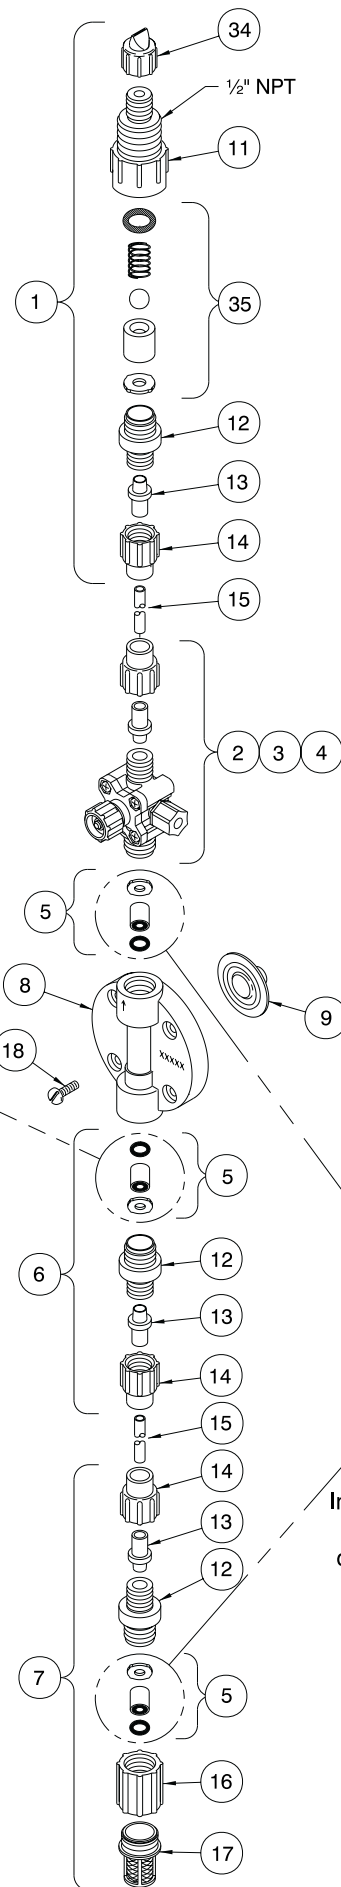

www.furrowpump.com

Liquid End **Sheet**

LE - 350 Series / 0.5 (IN²)

4-FUNCTION VALVE (4FV)

3-FUNCTION VALVE (3FV)

4-FUNCTION BLEED VALVE (B-4FV)

Washer on Bottom
Install 3-piece cartridge valve as shown in direction of flow arrow

Washer on Top
Install 3-piece cartridge valve as shown in direction of flow arrow