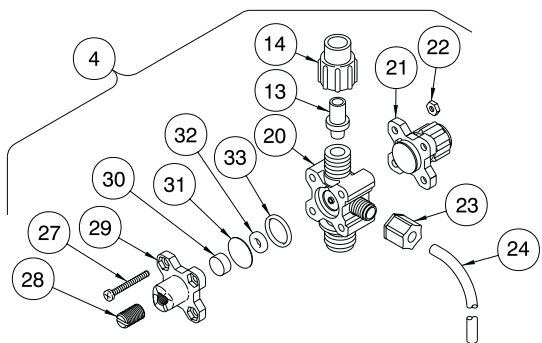

www.furrowpump.com

Liquid End **Sheet**

LE - 350 Series / 0.5 (IN²)

4-FUNCTION VALVE (4FV)

3-FUNCTION VALVE (3FV)

4-FUNCTION BLEED VALVE (B-4FV)

Washer on Bottom
Install 3-piece cartridge valve as shown in direction of flow arrow

Washer on Top
Install 3-piece cartridge valve as shown in direction of flow arrow