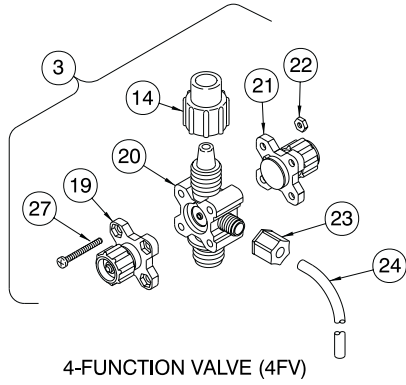

www.furrowpump.com

Liquid End **Sheet**

LE - 310 Series / 3.0 (IN²)

Washer on Bottom
Install 3-piece cartridge
valve as shown in
direction of flow arrow