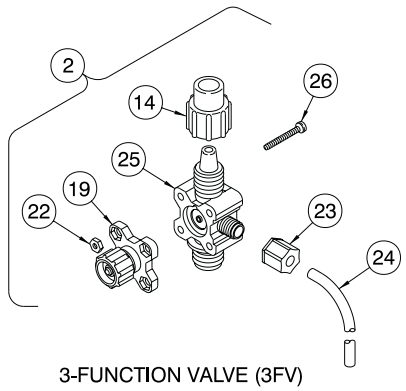

www.furrowpump.com

Liquid End **Sheet**

LE - 310 Series / 3.0 (IN²)

Washer on Bottom
Install 3-piece cartridge
valve as shown in
direction of flow arrow