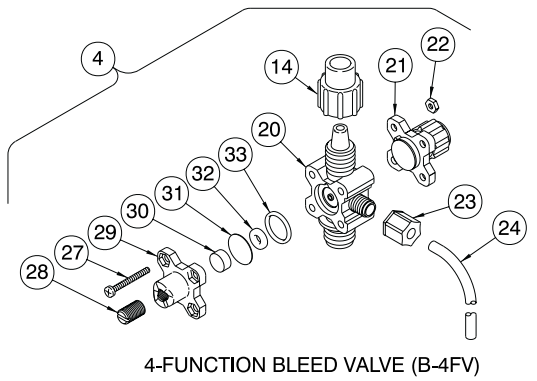

www.furrowpump.com

Liquid End **Sheet**

LE - 310 Series / 3.0 (IN²)

Washer on Bottom
Install 3-piece cartridge
valve as shown in
direction of flow arrow